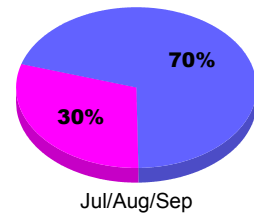

Membership Results
2010-2011

Membership
2009-2010

Month	Net Memb Goal	Actual New Memb	Actual Dropped Memb	Gain/Loss of Memb	Gain/Loss of Memb
Jul/Aug/Sep	20	70	-59	11	-85
Totals	20	70	-59	11	-85

Membership Results 2010-2011

Goal, New, Dropped, Gain/Loss

Comparison of Membership Gain/Loss

Current Year Compared to the Previous Year

Gender Comparison 2010-2011

■ Male ■ Female