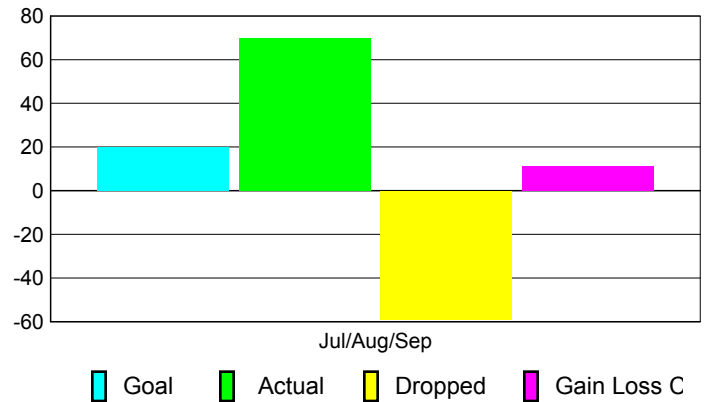

Membership Results 2010-2011

Goal, New, Dropped, Gain/Loss