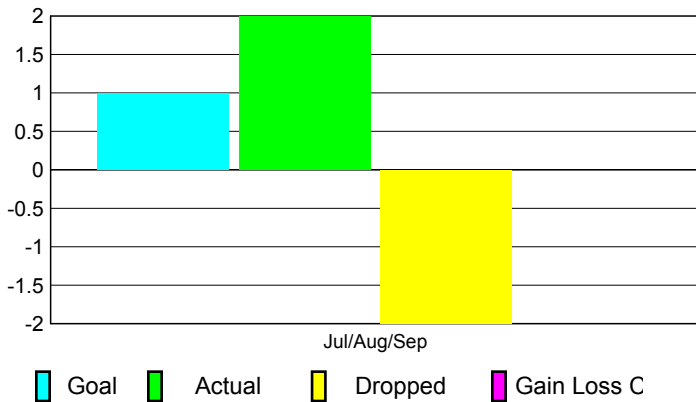

2010-2011 GMT Reports for District (or Undistricted) **District 321B2**

GMT: NARESH KUMAR AGGARWAL

Location: INDIA

GMT CA: 6

CLUBS

Club Results
2010-2011

Clubs
2009-2010

Month	New Club Goal	Actual New Clubs	Actual Dropped Clubs	Gain/Loss of Clubs	Gain/Loss of Clubs
Jul/Aug/Sep	1	2	-2	0	-3
Totals	1	2	-2	0	-3

Club Results 2010-2011

Goal, New, Dropped, Gain/Loss

Comparison of Club Gain/Loss

Current Year Compared to the Previous Year

YTD Status Quo Clubs 2010-2011

Status Quo Clubs Compared to Status Quo Members

MEMBERSHIP