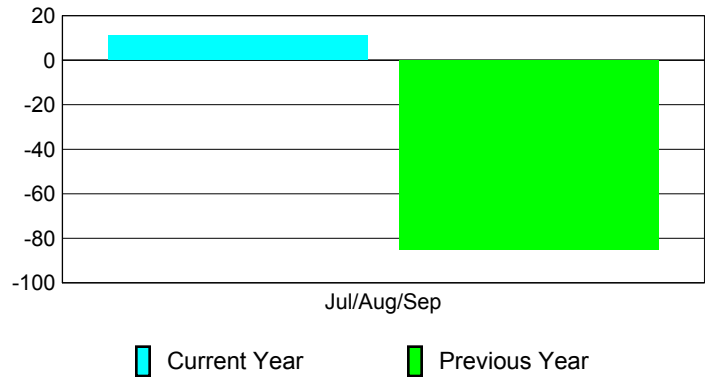

Comparison of Membership Gain/Loss

Current Year Compared to the Previous Year